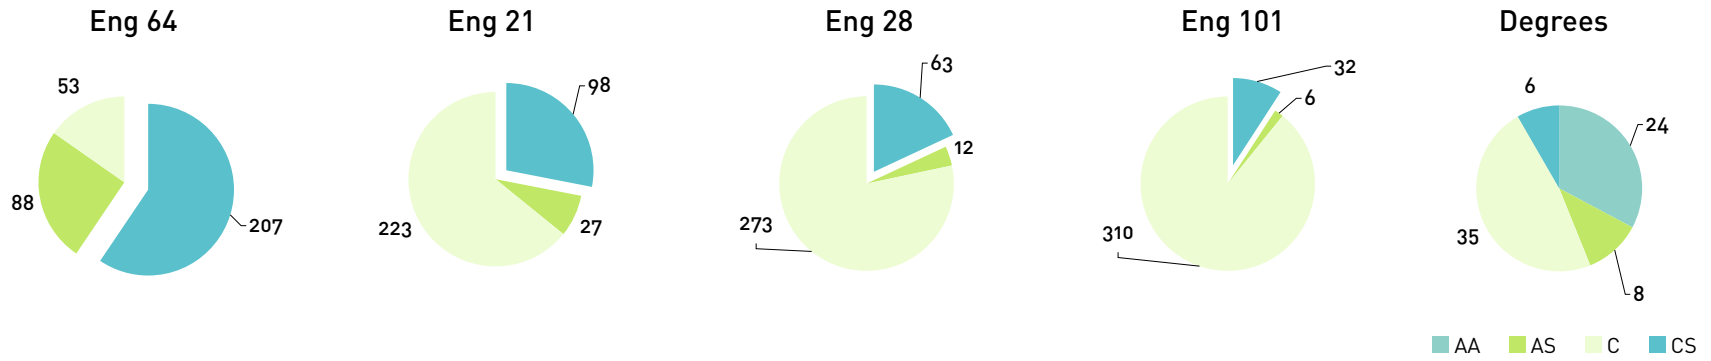

Fall 2002 - English 64 - 297 Students

Spring 2003 - English 64 - 249 Students

Successful
 Unsuccessful
 Withdraw/No longer taking

Fall 2003 - English 64 - 348 Students

Spring 2004 - English 64 - 237 Students

Successful
 Unsuccessful
 Withdraw/No longer taking

Fall 2004 - English 64 - 255 Students

Spring 2005 - English 64 - 193 Students

Successful
 Unsuccessful
 Withdraw/No longer taking