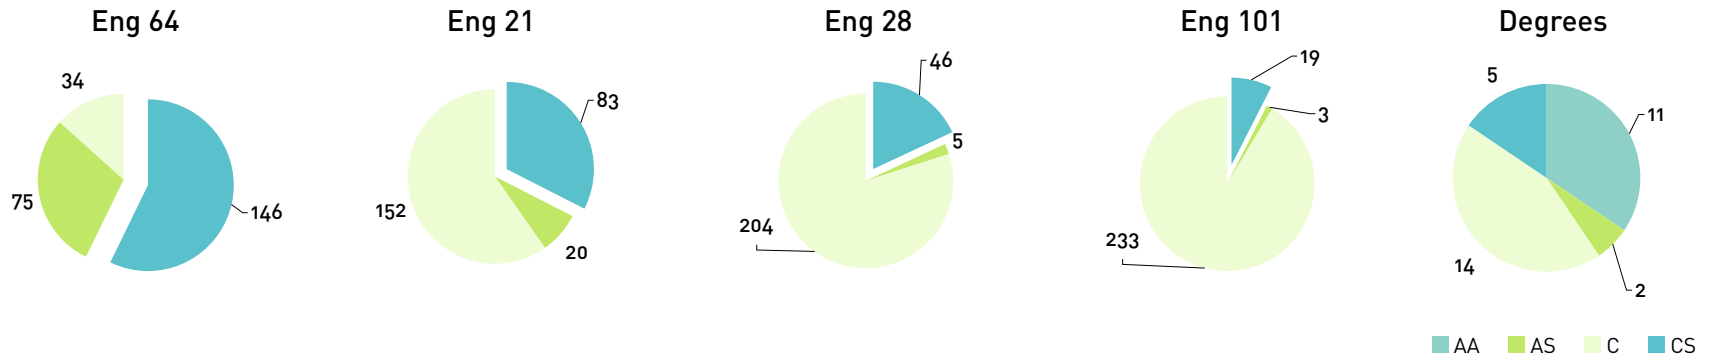

Fall 2002 - English 64 - 297 Students

Spring 2003 - English 64 - 249 Students

Successful
 Unsuccessful
 Withdraw/No longer taking

Fall 2003 - English 64 - 348 Students

Spring 2004 - English 64 - 237 Students

Successful
 Unsuccessful
 Withdraw/No longer taking

Fall 2004 - English 64 - 255 Students

Spring 2005 - English 64 - 193 Students

Successful
 Unsuccessful
 Withdraw/No longer taking