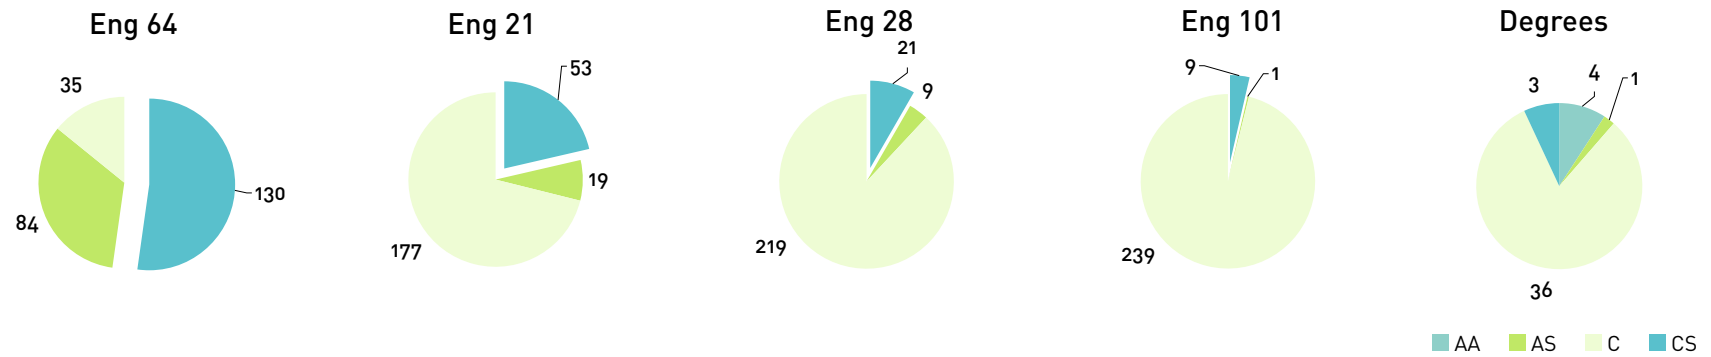

Fall 2002 - English 64 - 297 Students

Spring 2003 - English 64 - 249 Students

Successful
 Unsuccessful
 Withdraw/No longer taking

Fall 2003 - English 64 - 348 Students

Spring 2004 - English 64 - 237 Students

Successful
 Unsuccessful
 Withdraw/No longer taking

Fall 2004 - English 64 - 255 Students

Spring 2005 - English 64 - 193 Students

Successful
 Unsuccessful
 Withdraw/No longer taking