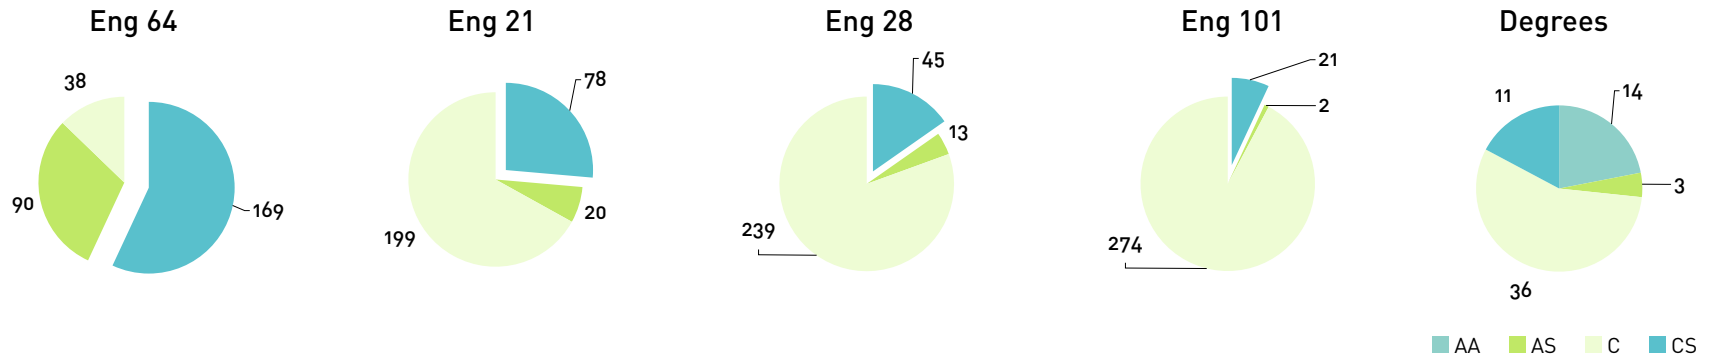

Fall 2002 - English 64 - 297 Students

Spring 2003 - English 64 - 249 Students

Successful
 Unsuccessful
 Withdraw/No longer taking

Fall 2003 - English 64 - 348 Students

Spring 2004 - English 64 - 237 Students

Successful
 Unsuccessful
 Withdraw/No longer taking

Fall 2004 - English 64 - 255 Students

Spring 2005 - English 64 - 193 Students

Successful
 Unsuccessful
 Withdraw/No longer taking