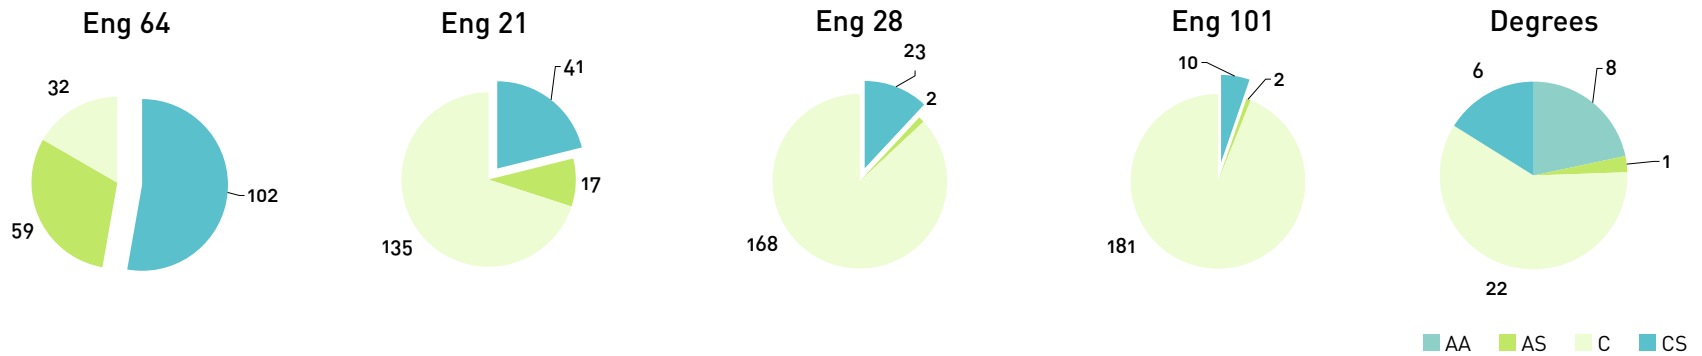

Fall 2002 - English 64 - 297 Students

Spring 2003 - English 64 - 249 Students

Successful
 Unsuccessful
 Withdraw/No longer taking

Fall 2003 - English 64 - 348 Students

Spring 2004 - English 64 - 237 Students

Successful
 Unsuccessful
 Withdraw/No longer taking

Fall 2004 - English 64 - 255 Students

Spring 2005 - English 64 - 193 Students

Successful
 Unsuccessful
 Withdraw/No longer taking