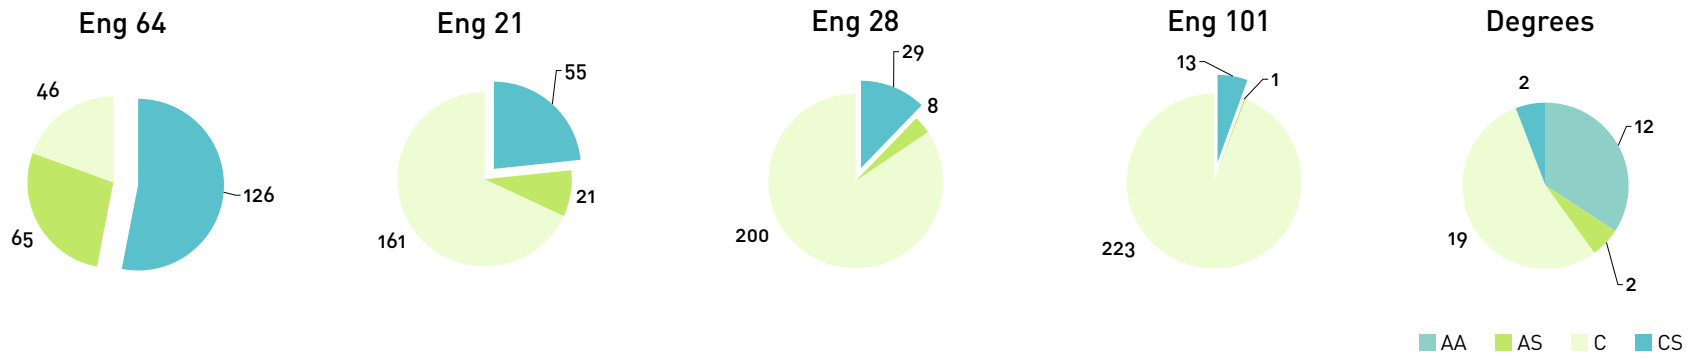

Fall 2002 - English 64 - 297 Students

Spring 2003 - English 64 - 249 Students

Successful
 Unsuccessful
 Withdraw/No longer taking

Fall 2003 - English 64 - 348 Students

Spring 2004 - English 64 - 237 Students

Successful
 Unsuccessful
 Withdraw/No longer taking

Fall 2004 - English 64 - 255 Students

Spring 2005 - English 64 - 193 Students

Successful
 Unsuccessful
 Withdraw/No longer taking